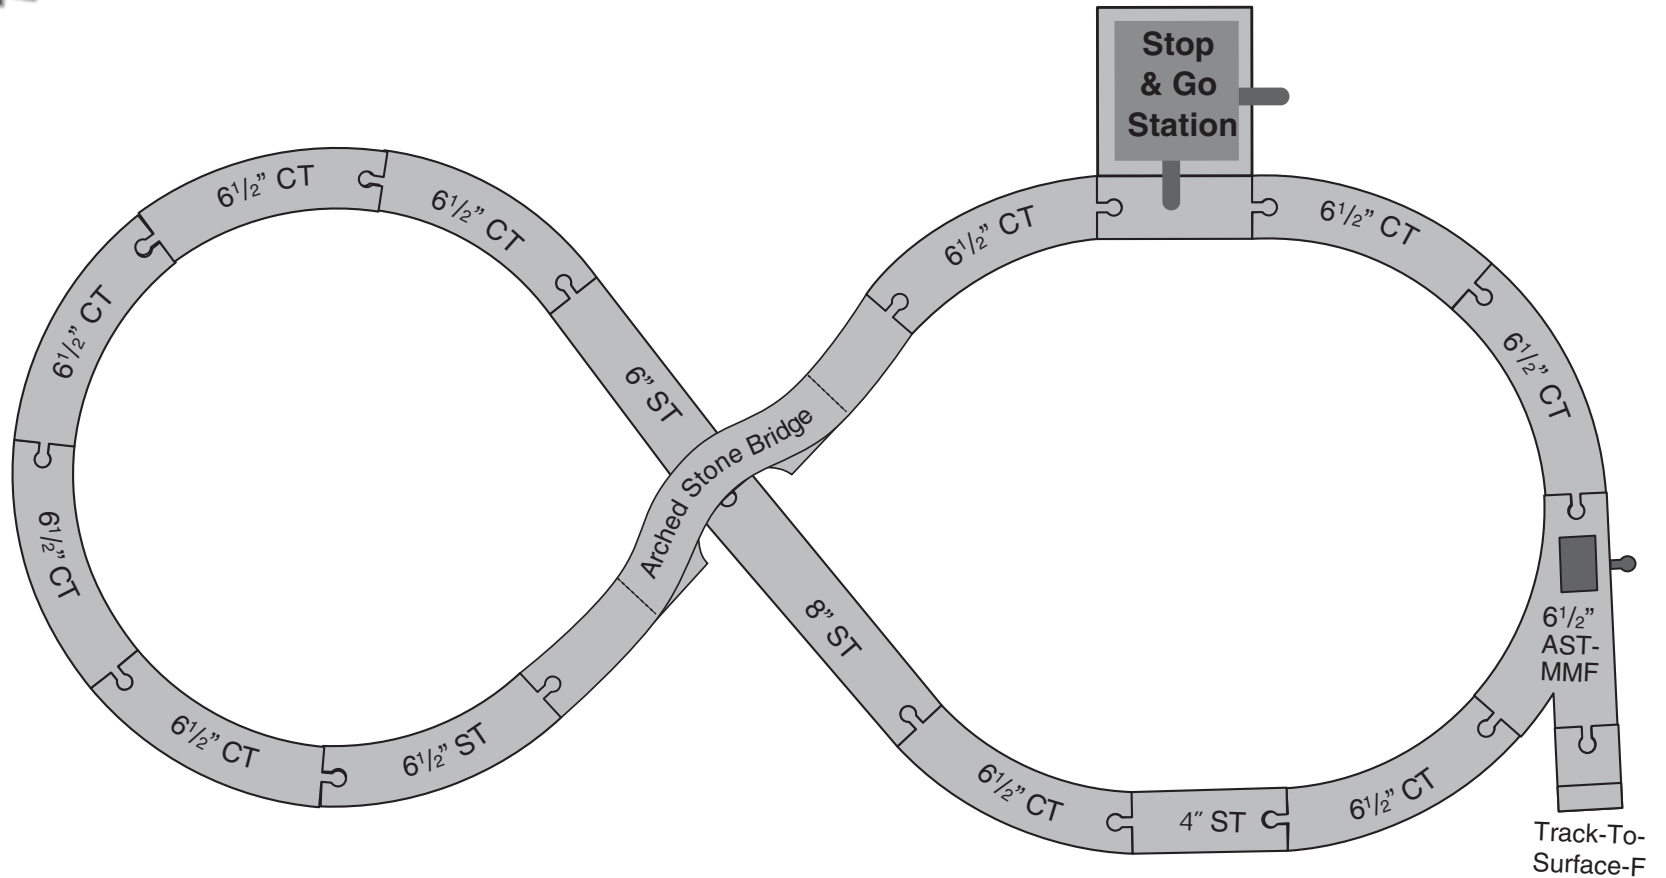

SKU[®] LC99525

Stop & Go Figure 8 Set

LEGEND

ST= Straight Track
CT= Curved Track
AST= Action Switch Track

M= Male
F= Female

HiT entertainment

© 2007 Gullane (Thomas) Limited.
 Thomas the Tank Engine & Friends[™]
 Based on The Railway Series by The Reverend W Awdry.

Questions? Comments?
 Contact Consumer Care
www.LearningCurve.com
 800-704-8697

© 2007 LEARNING CURVE BRANDS, INC.
 Oak Brook, Illinois 60523-1940 U.S.A.
 Made in China. All Rights Reserved.