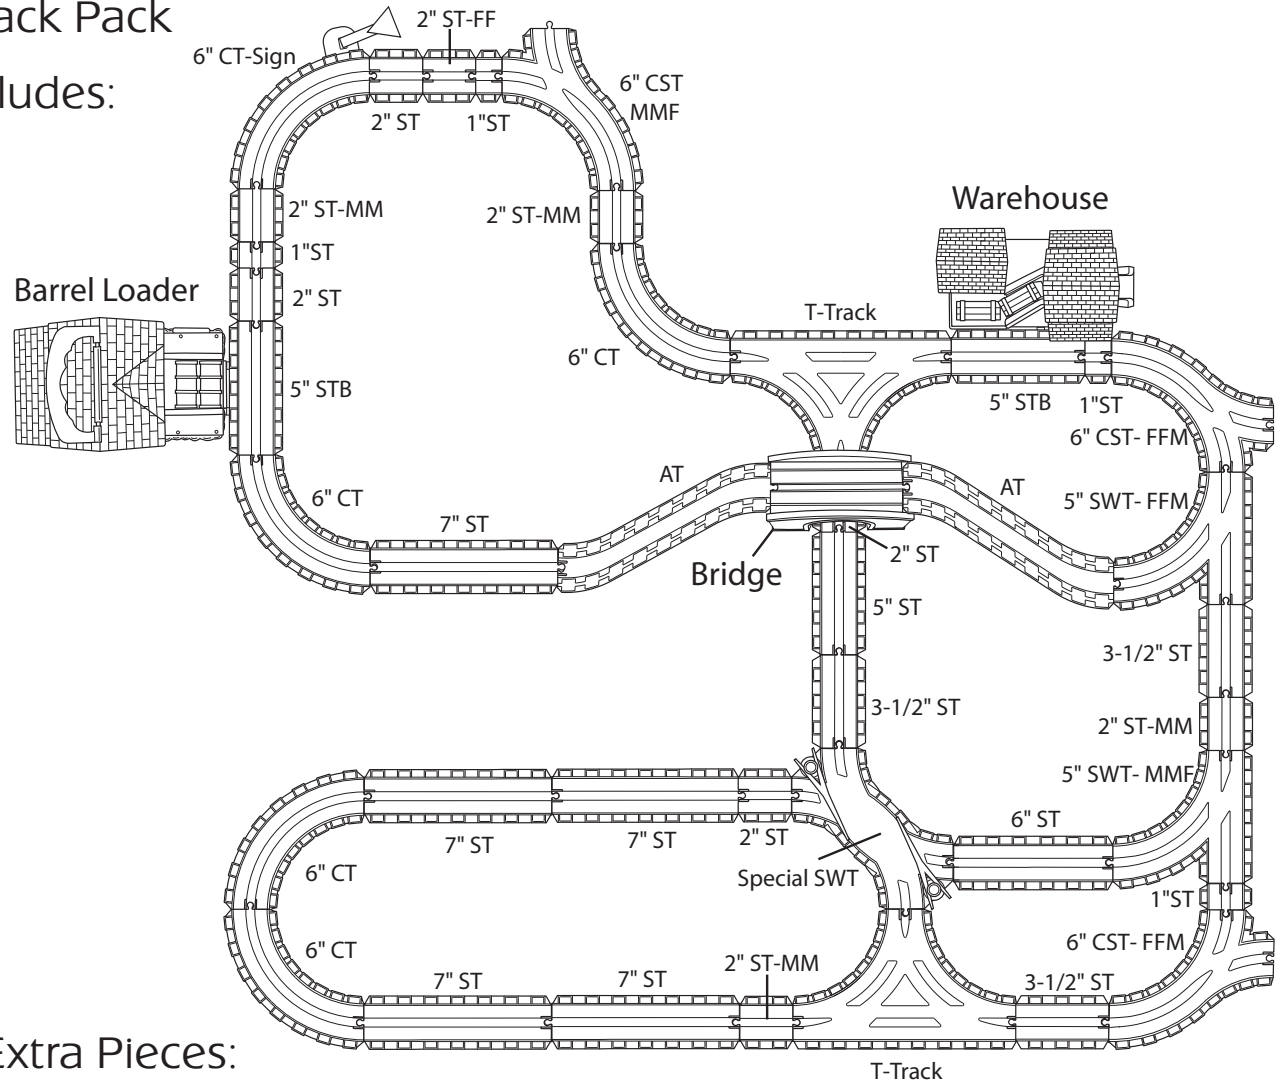

Expanded Working Hard Set

Shown with Cross & Switch Track Pack

Working Hard Set LC76552 includes:

- 1 - Warehouse
- 1 - Barrel Loader
- 1 - Thomas
- 1 - Duncan
- 1 - Cargo Car
- 1 - Arched Stone Bridge
- 1 - T-Track
- 2 - 8" Ascending Track
- 4 - 6" Curved Track
- 5 - 7" Straight Track
- 1 - 6" Straight Track
- 1 - 5" Straight Track
- 2 - 5" Straight Track B
- 4 - 3-1/2" Straight Track
- 4 - 2" Straight Track
- 2 - 2" Straight Track -MM
- 1 - 1" Straight Track
- 1 - 6" Curved Sign Track
- 2 - 6" Curved Spur Track - FFM
- 1 - Yield Sign
- 2 - Cargo Crates
- 2 - Barrels
- 1 - Adapter M

Extra Pieces: