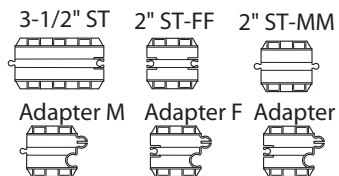

Expanded Roundhouse Playset

Shown with Curved & Straight Track Pack

Roundhouse Playset LC76500 includes:

- 1 - Roundhouse
- 1 - Thomas
- 1 - Railroad Gate
- 1 - OST 1
- 1 - OST 2
- 3 - 6" Curved Track
- 1 - 6" Curved Spur Track MMF
- 2 - Adapter M
- 3 - Adapter F

Extra Pieces:

(Adapter track connects to older *Take Along*™ playsets.)

Tip: For best track performance we suggest placing track on a hard surface such as a wooden or linoleum floor.