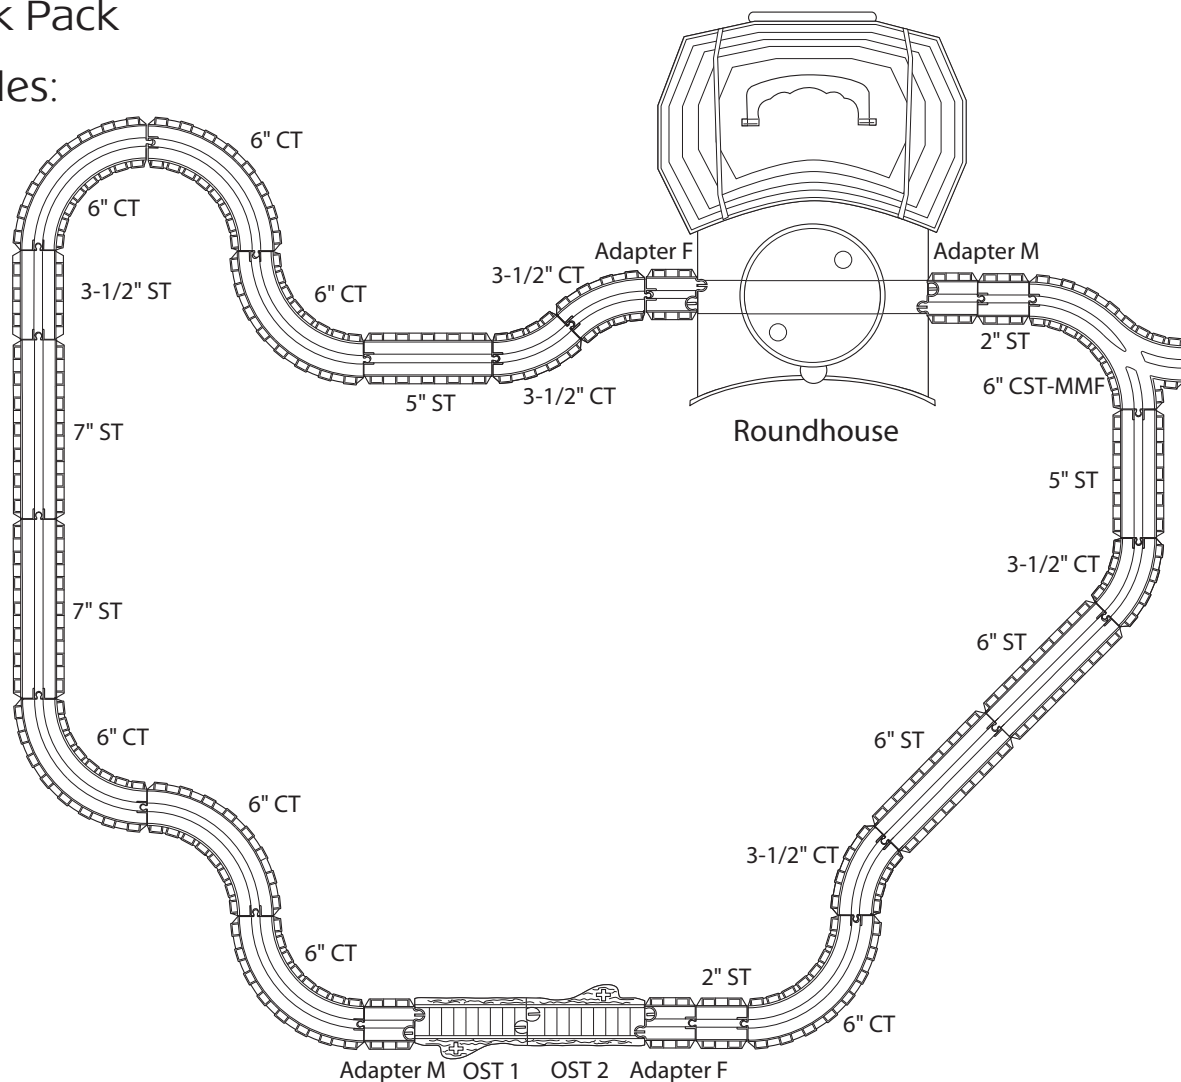

Thomas the Tank Engine & Friends™

A BRITT ALLCROFT COMPANY
PRODUCTION

© 2006 RC2 BRANDS, INC.
Oak Brook, Illinois 60523-1940
All Rights Reserved. Made in China

Questions? Comments?
Contact Consumer Care
www.LearningCurve.com
800-704-8697

For more Thomas & Friends™ products
visit www.thomasandfriends.com