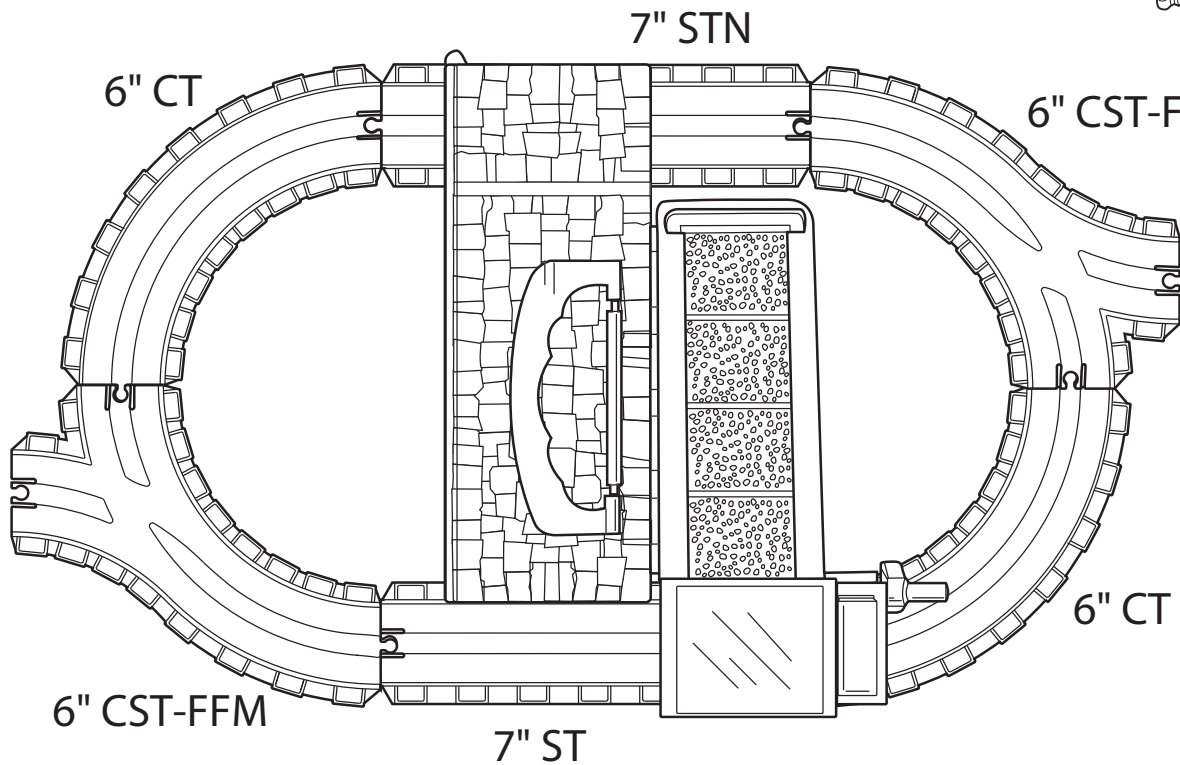

Coal Loader Playset

Take Along™ track fits together easily, as shown above.