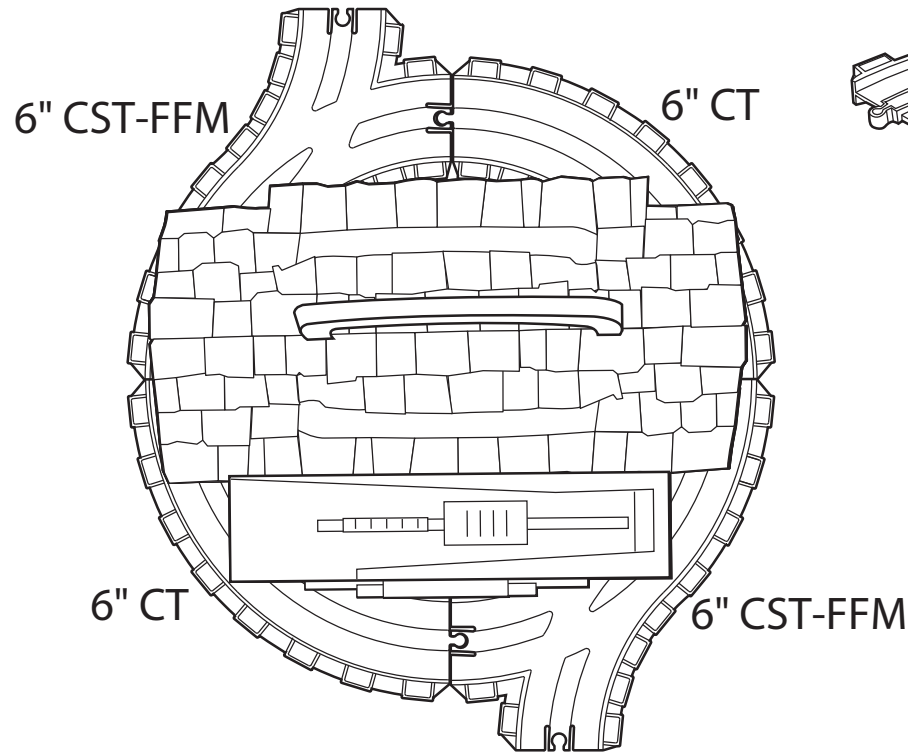

Timber Yard Playset

Take Along™ track fits together easily, as shown above.

Extra Piece:

Adapter M
(Adapter track connects to older *Take Along™* playsets.)

Thomas the Tank Engine & Friends™

A BRITT ALLCROFT COMPANY
PRODUCTION

© 2006 RC2 BRANDS, INC.
Oak Brook, Illinois 60523-1940
All Rights Reserved. Made in China

Questions? Comments?
Contact Consumer Care
www.LearningCurve.com
800-704-8697

For more Thomas & Friends™ products
visit www.thomasandfriends.com