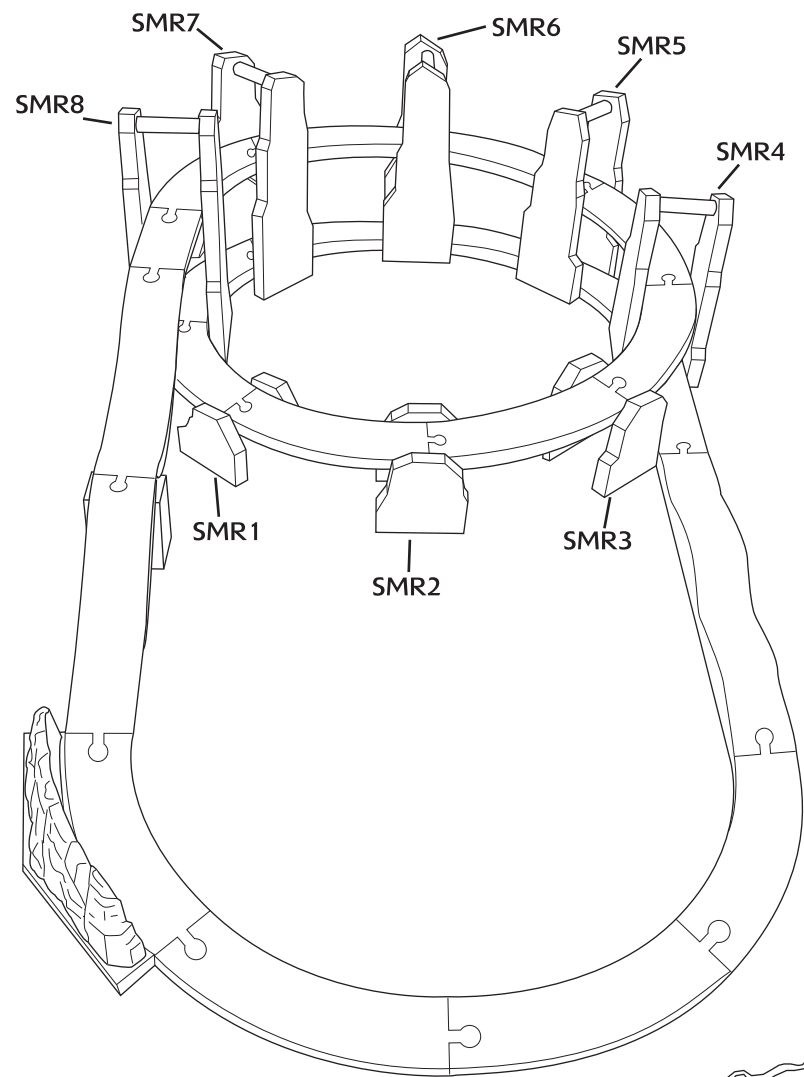

Rheneas & The Roller Coaster Set

SKU # LC99564

1 x Spiral Mountain Riser #1	1 x Spiral Mountain Riser #2	1 x Spiral Mountain Riser #3	1 x Spiral Mountain Riser #4	1 x Spiral Mountain Riser #5	1 x Spiral Mountain Riser #6	1 x Spiral Mountain Riser #7	1 x Spiral Mountain Riser #8
15 x 6 1/2" Curve Track	1 x 6" Straight Track	1 x 2" Straight Track	2 x Ascending Track	1 x Bumpy Track	1 x 6 1/2" Curve Wall Track	1 x Ascending Track Riser