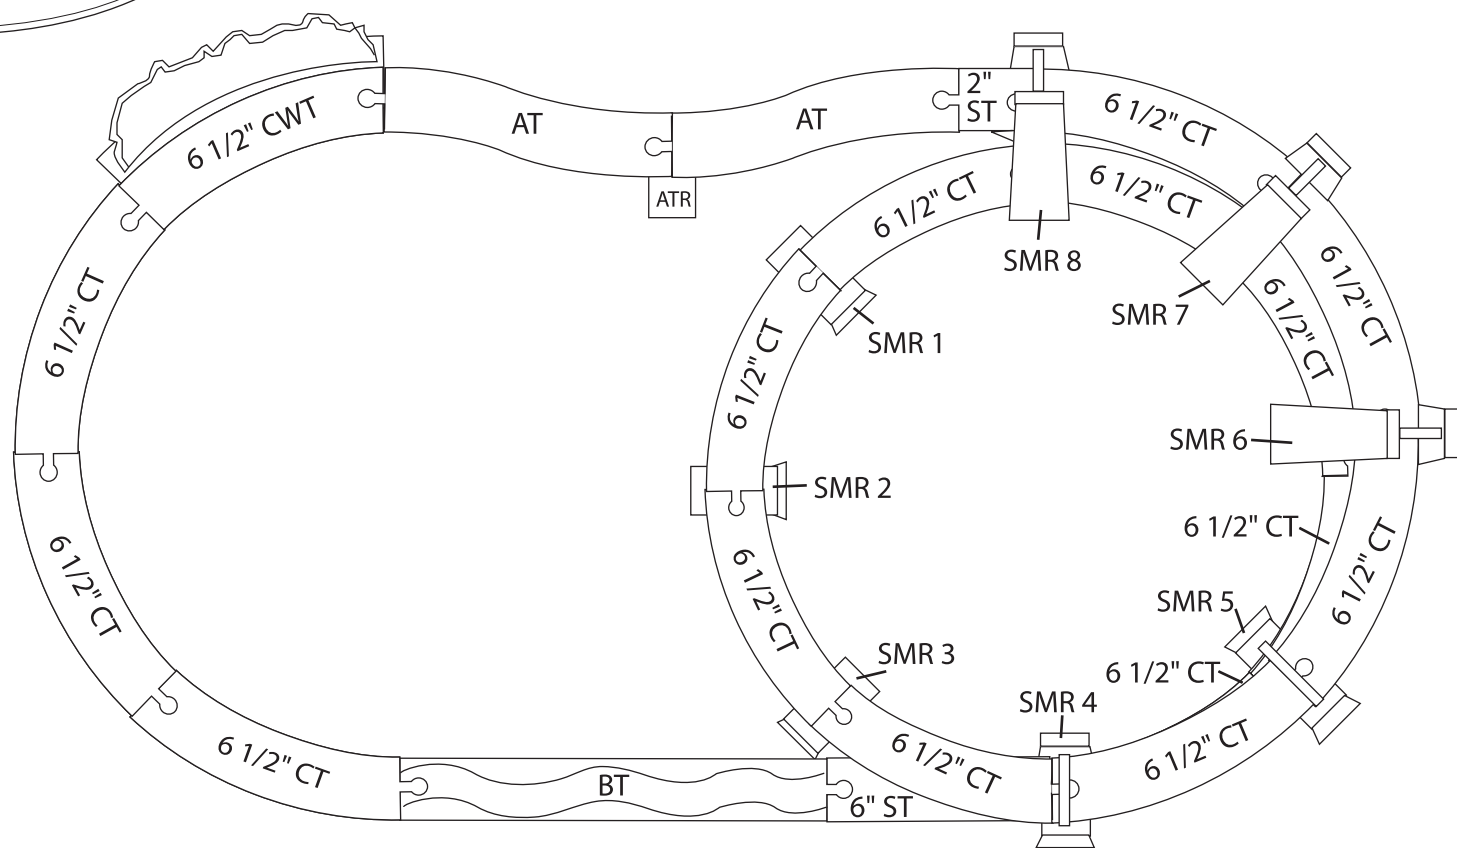

TIP: Spiral Mountain Track Risers are marked with numbers and arrows (see diagram). Follow the arrows, which point uphill, to arrange the risers in the correct configuration.

LEGEND
ST - Straight Track
CT - Curved Track
CWT - Curved Wall Track
AT - Ascending Track
ATR - Ascending Track Riser
SMR - Spiral Mountain Riser
BT - Bumpy Track