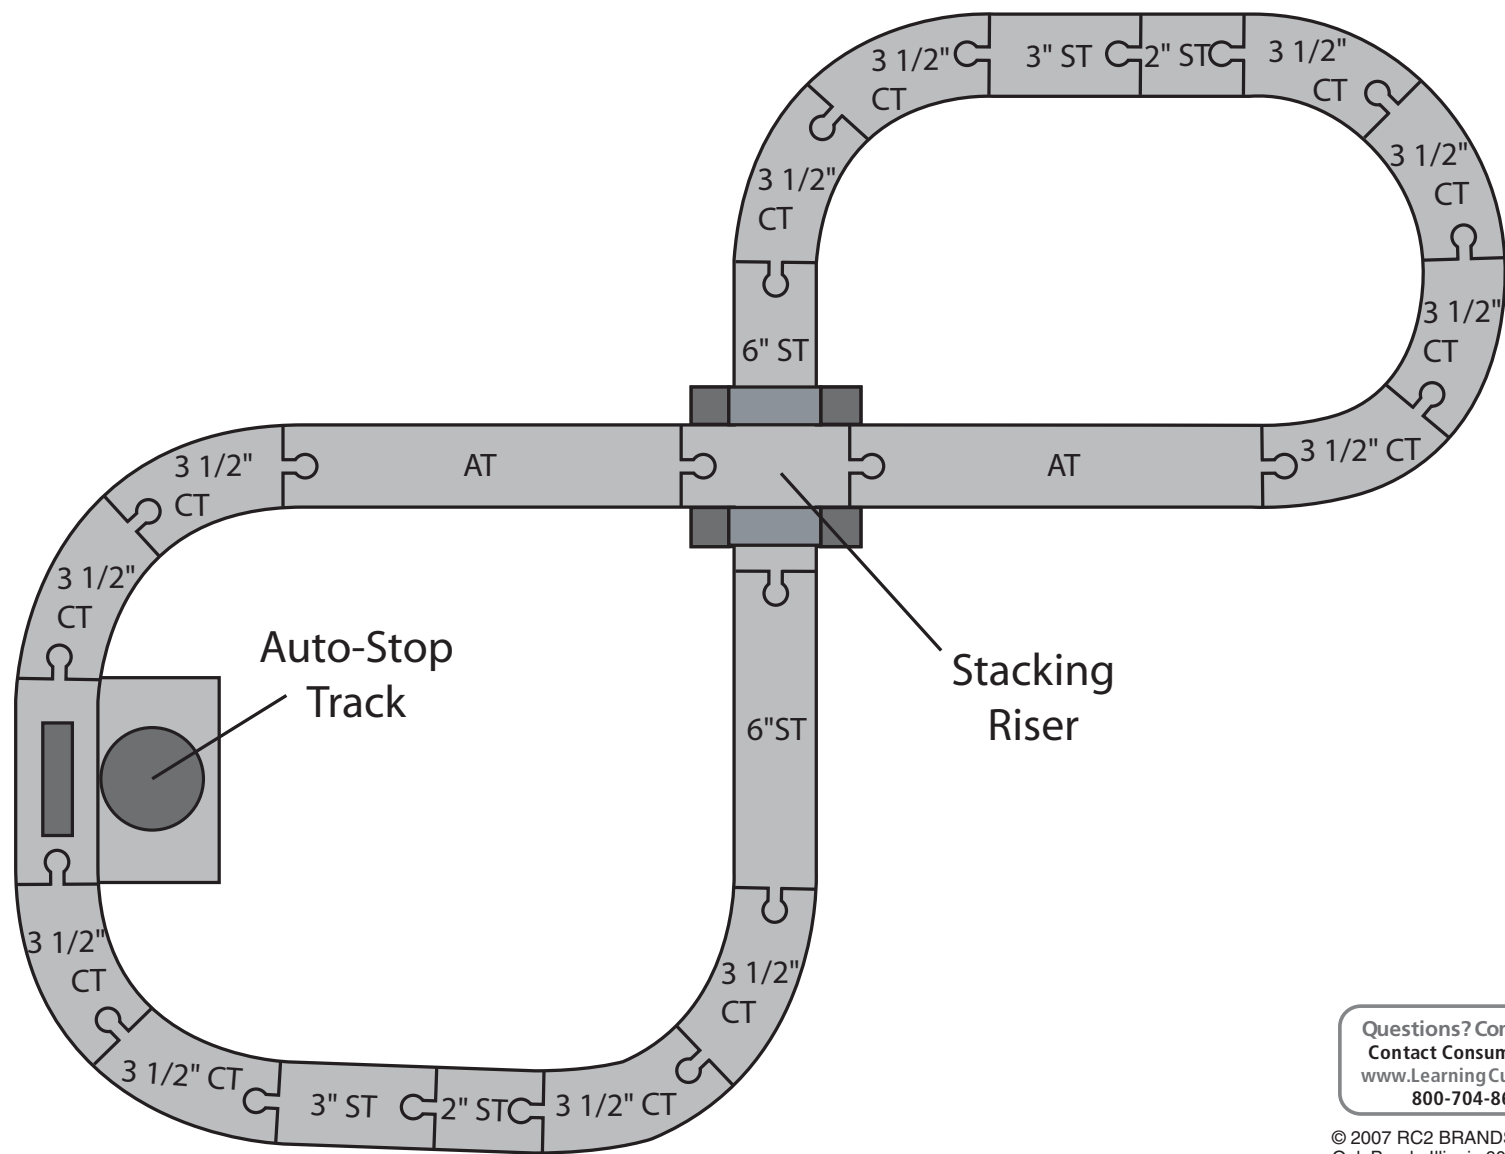

Front Panel

**Battery-Powered
 Sir Topham Hatt Figure 8 Set**
 SKU# LC99724

LEGEND

CT= Curved Track
 ST= Straight Track
 AT= Ascending Track

©2007 Gullane (Thomas) Limited
 Thomas the Tank Engine & Friends™
 Based on The Railway Series by The Reverend W Awdry.

Add a Thomas Wooden Railway track expansion pack to this set for a larger layout!

Sir Topham Hatt Figure 8 Set with Figure 8 Set Expansion Pack (LC99951)

Which Includes:

- ① Auto Stop Track
- ① Stacking Riser
- ③ 2" Straight Track
- ③ 3" Straight Track
- ① 4" Straight Track
- ③ 6" Straight Track
- ③ 8" Straight Track
- ③ 3 1/2" Curved Track
- ① 3 1/2" Curved Switch Track-FFM
- ① 6 1/2" Curved Switch Track-MMF
- ② Ascending Track

Pieces Left Over:

- ① 3" Straight Track
- ① 6 1/2" Action Switch Track-FFM
- ② Track Adapter-MM
- ① Switch T-Track-FFF

Legend: M = Male, F = Female, ST = Straight Track, AT = Ascending Track, CT = Curved Track, CST = Curved Switch Track

Pieces Left Over:

- ① 3" Straight Track

Legend: M = Male, F = Female, ST = Straight Track, AT = Ascending Track, CT = Curved Track, CST = Curved Switch Track, ATR = Ascending Track Riser