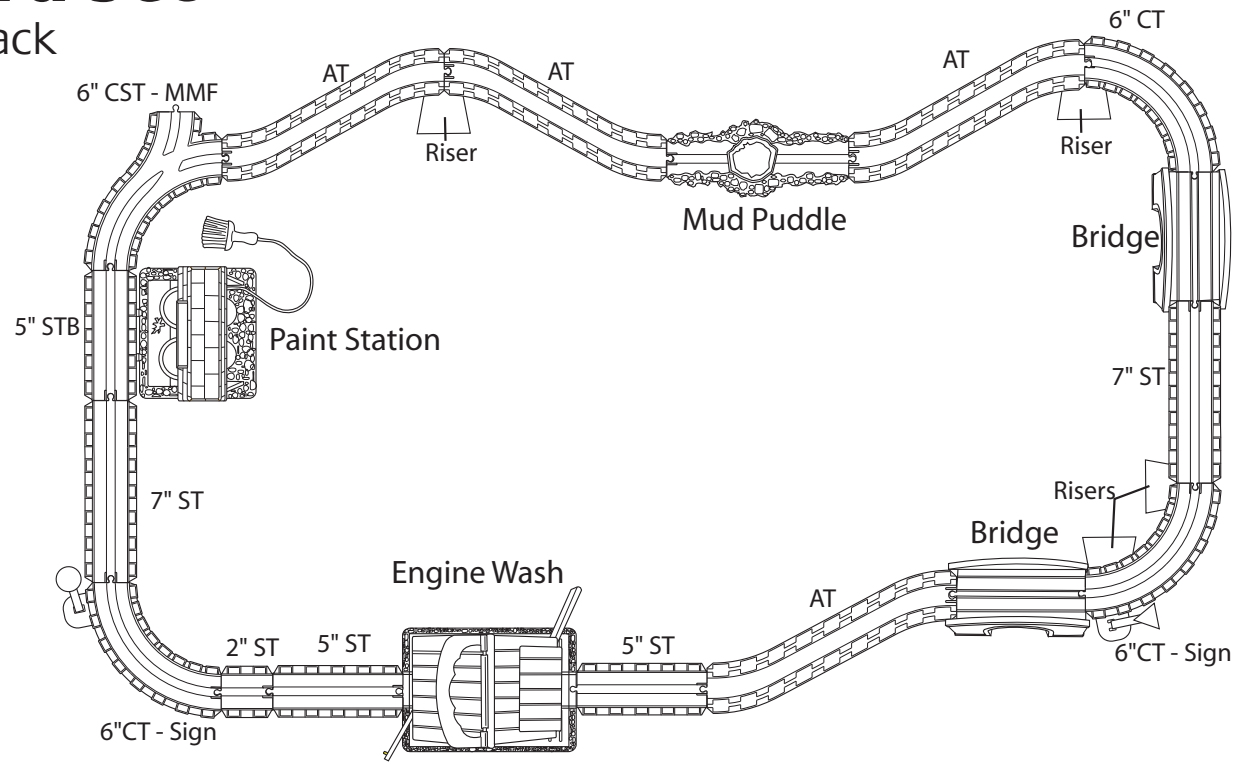

Expanded Train Yard Set

Shown with Up & Away Track Pack

Train Yard Set LC76551 includes:

- 1 - Engine Wash
- 1 - Paint Station
- 1 - Percy
- 1 - Caboose
- 1 - 6" Curved Track
- 1 - 6" Curved Spur Track - MMF
- 1 - 2" Straight Track
- 2 - 5" Straight Track
- 1 - 5" Straight Track B
- 2 - 7" Straight Track
- 1 - Mud Puddle Track
- 2 - Curved Sign Track
- 2 - Signs
- 1 - Track Riser
- 2 - 8" Ascending Track
- 1 - Adapter F