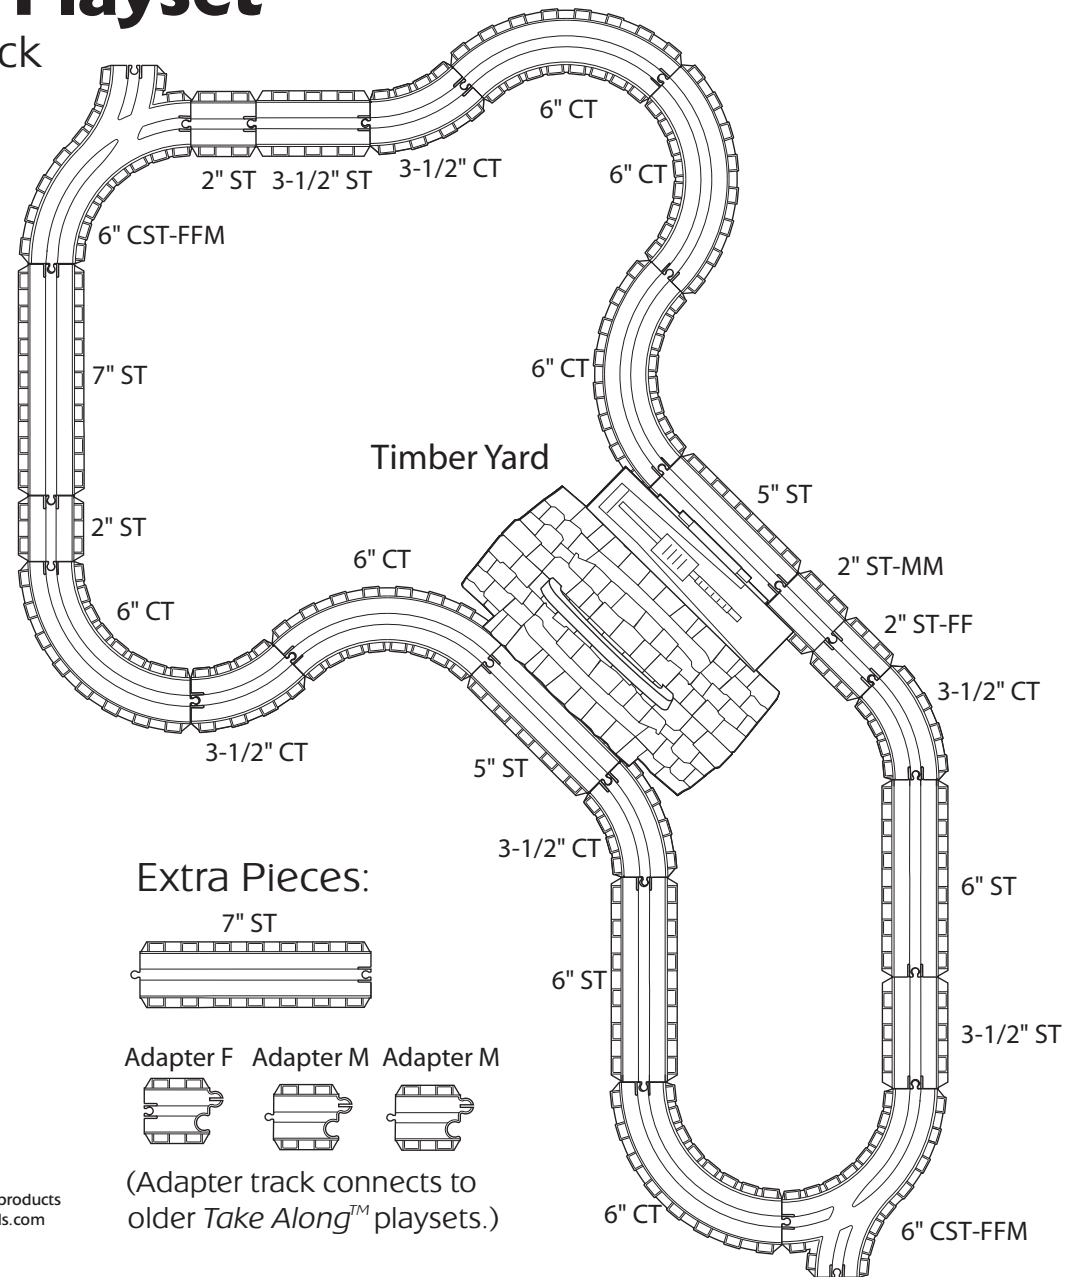

Extra Pieces:

7" ST

Adapter F   Adapter M   Adapter M

(Adapter track connects to older Take Along™ playsets.)

Thomas the Tank Engine & Friends™

A BRITN ALLCROFT COMPANY
PRODUCTION

© 2006 RC2 BRANDS, INC.
Oak Brook, Illinois 60523-1940
All Rights Reserved. Made in China

Questions? Comments?
Contact Consumer Care
www.LearningCurve.com
800-704-8697

For more Thomas & Friends™ products
visit www.thomasandfriends.com