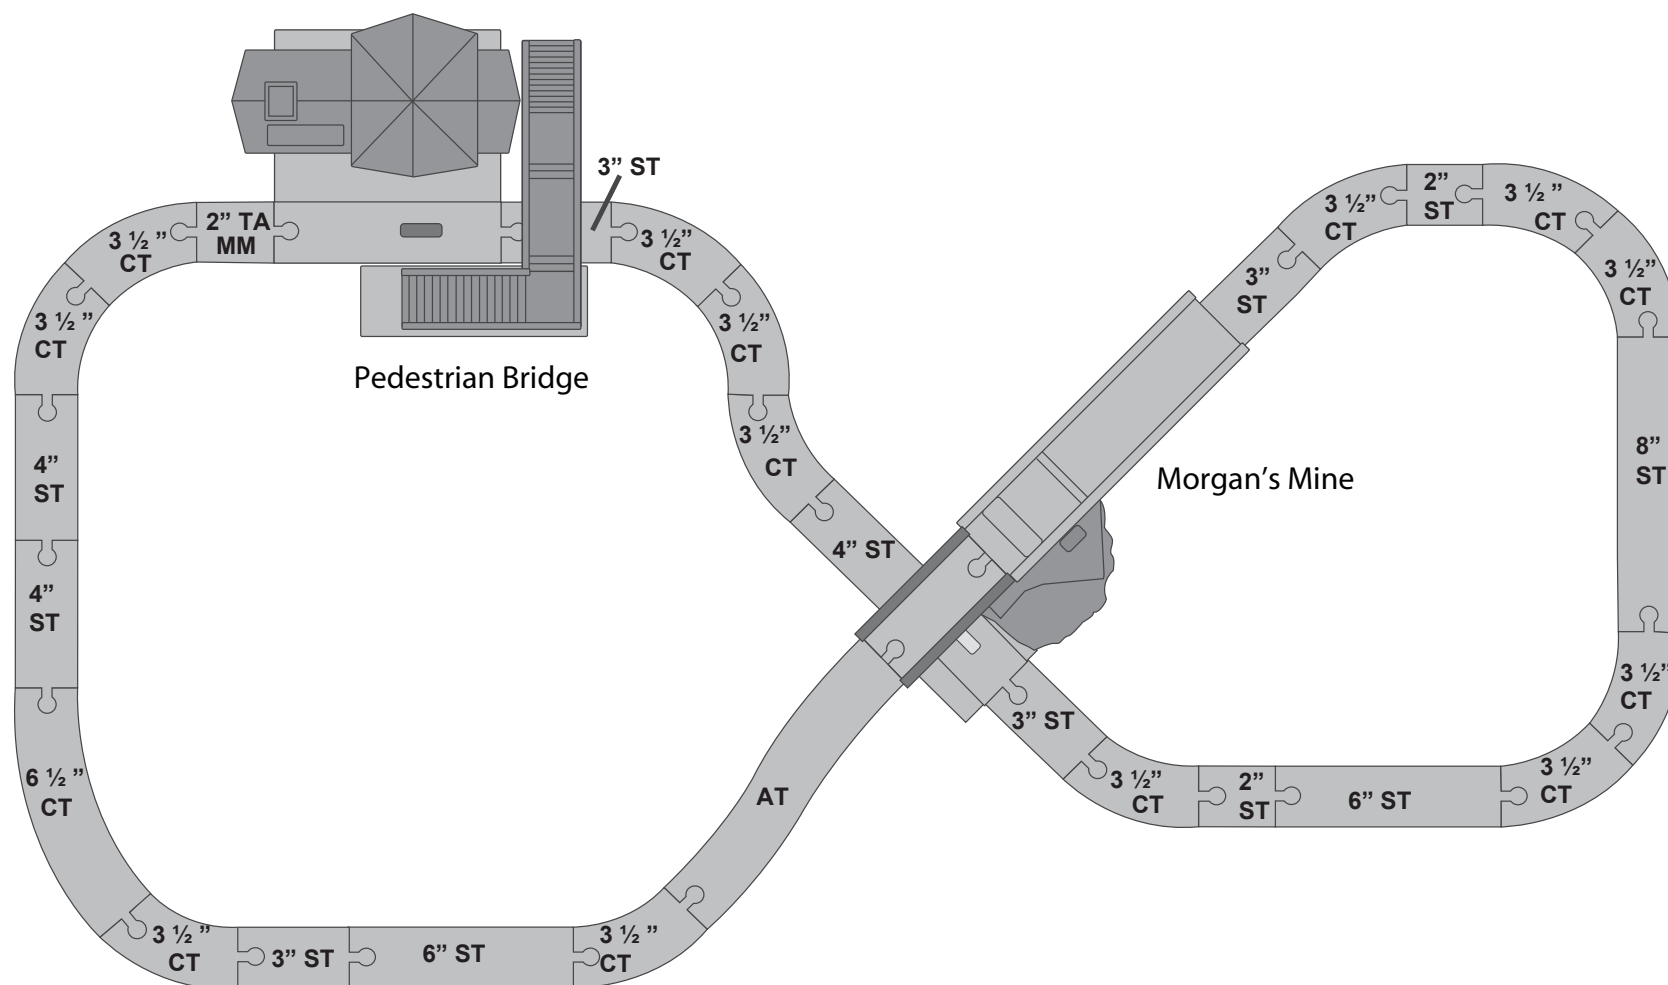

099-LC98780 I/S art Color:B/W Paper size:11"(L) x 8.5"(W)
 Material: 85gsm + Woodfree paper
 Date: June, 18/2008

The Great Discovery Set

Great Waterton Station

Pedestrian Bridge

Morgan's Mine

LEGEND

ST = Straight Track
 CT = Curved Track
 AT = Ascending Track
 M = Male

HIT entertainment

© 2008 Gullane (Thomas) Limited.
 Thomas the Tank Engine & Friends™
 Based on The Railway Series by The Reverend W Awdry.
 © 2008 HIT Entertainment Limited. HIT and the HIT
 Logo are trademarks of HIT Entertainment Limited.