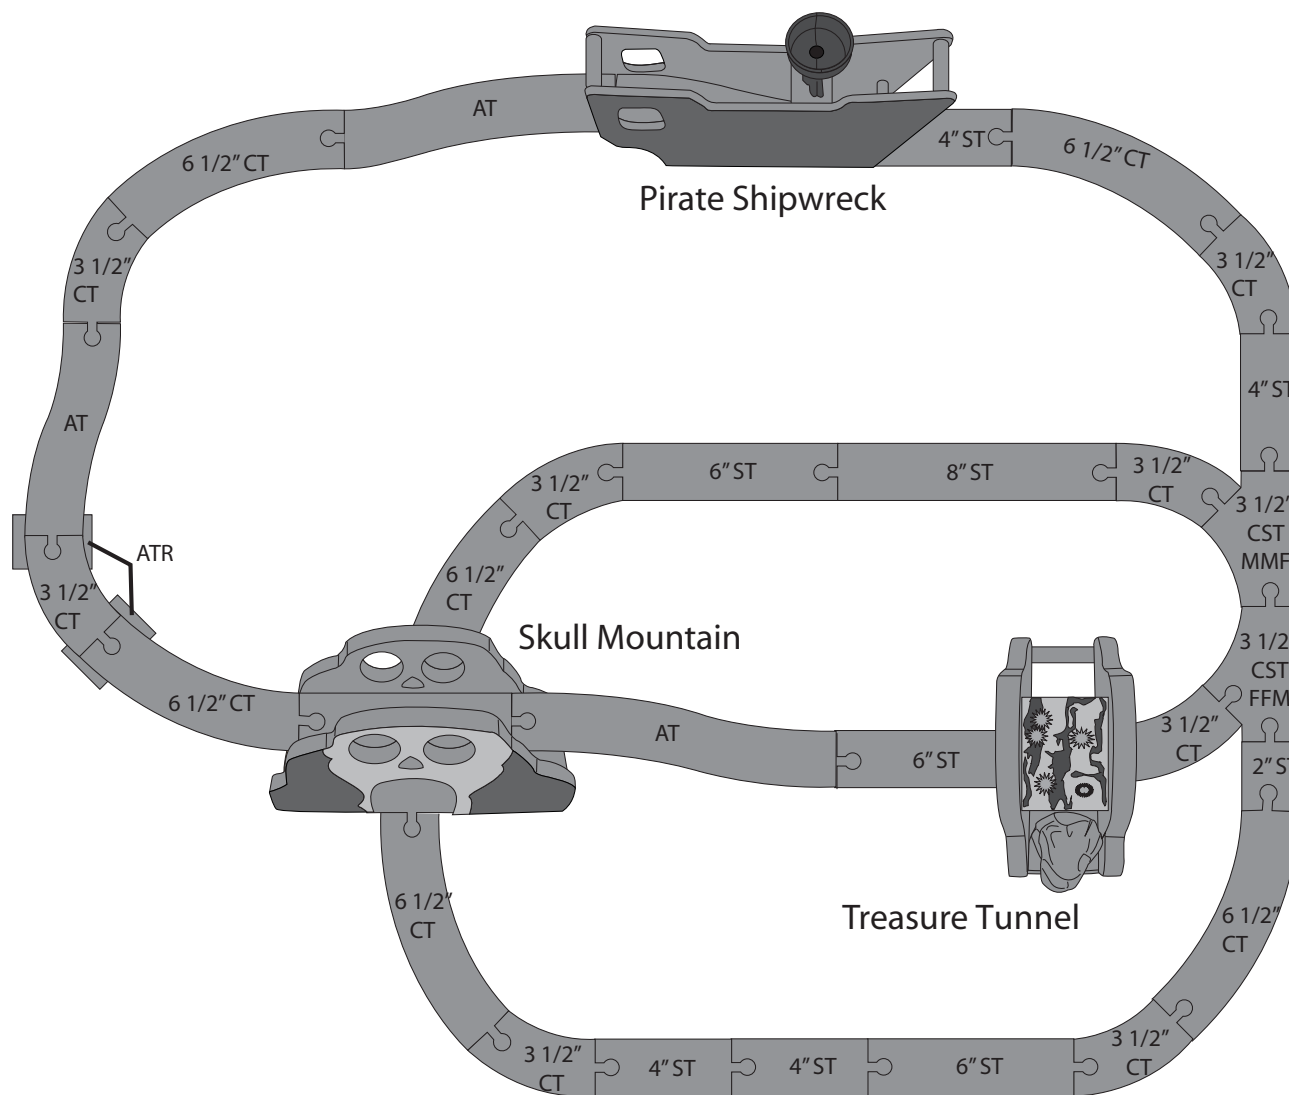

# Pirates Cove Set

SKU<sup>®</sup> LC99572

**LEGEND**

**ST** = Straight Track  
**CT** = Curved Track  
**AT** = Ascending Track  
**CST** = Curved Switch Track  
**ATR** = Ascending Track Riser  
**M** = Male  
**F** = Female

HIT entertainment

© 2008 Gullane (Thomas) Limited.  
 Thomas the Tank Engine & Friends™  
 Based on The Railway Series by The Reverend W Awdry.  
 © 2008 HIT Entertainment Limited. HIT and the HIT  
 Logo are trademarks of HIT Entertainment Limited.

099-LC99572 I/S art Color:B/W Paper size:11"(L) x 8.5"(W)  
 Material: 85gsm + Woodfree paper  
 Date: Jan, 10/2008