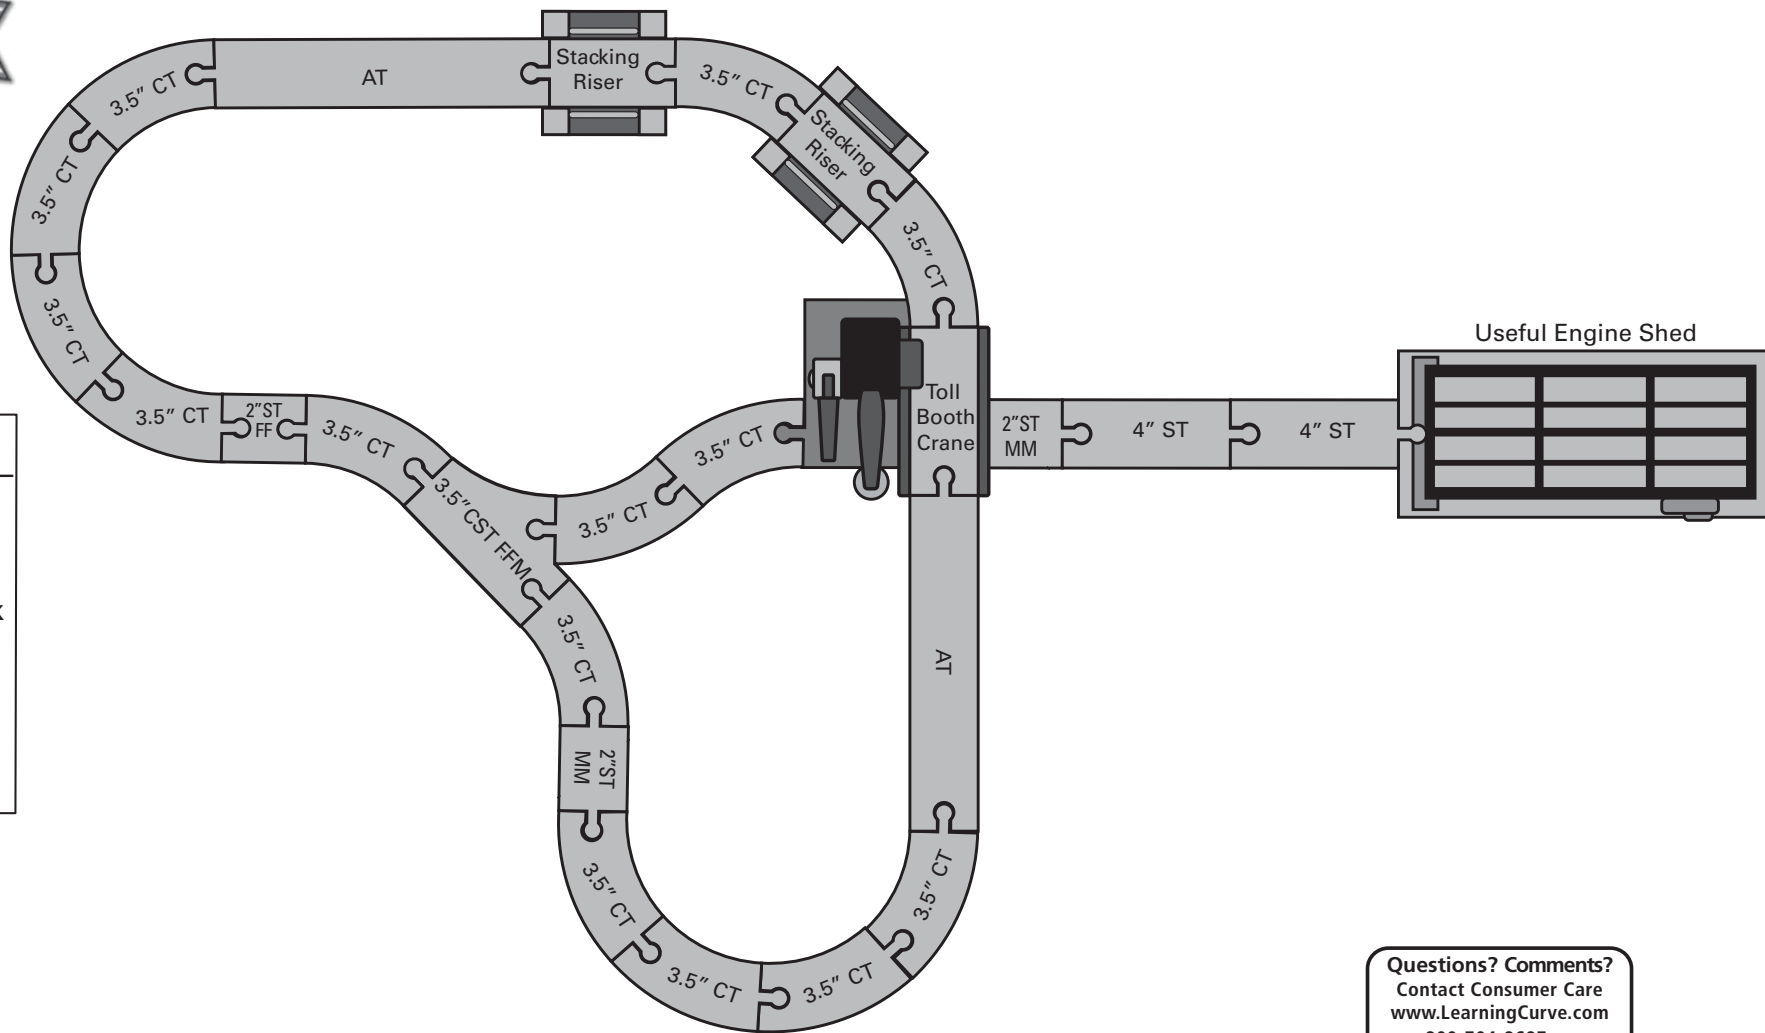

# Transfer Yard Set

SKU LC99588

**Legend:**

ST = Straight Track  
 CT = Curved Track  
 AT = Acending Track  
 CST=Curved Switch Track  
 M=Male  
 F=Female

HiT entertainment

© Gullane (Thomas) Limited 2009  
 © 2009 HiT Entertainment Limited. HiT and the HiT Logo are trademarks of HiT Entertainment Limited.