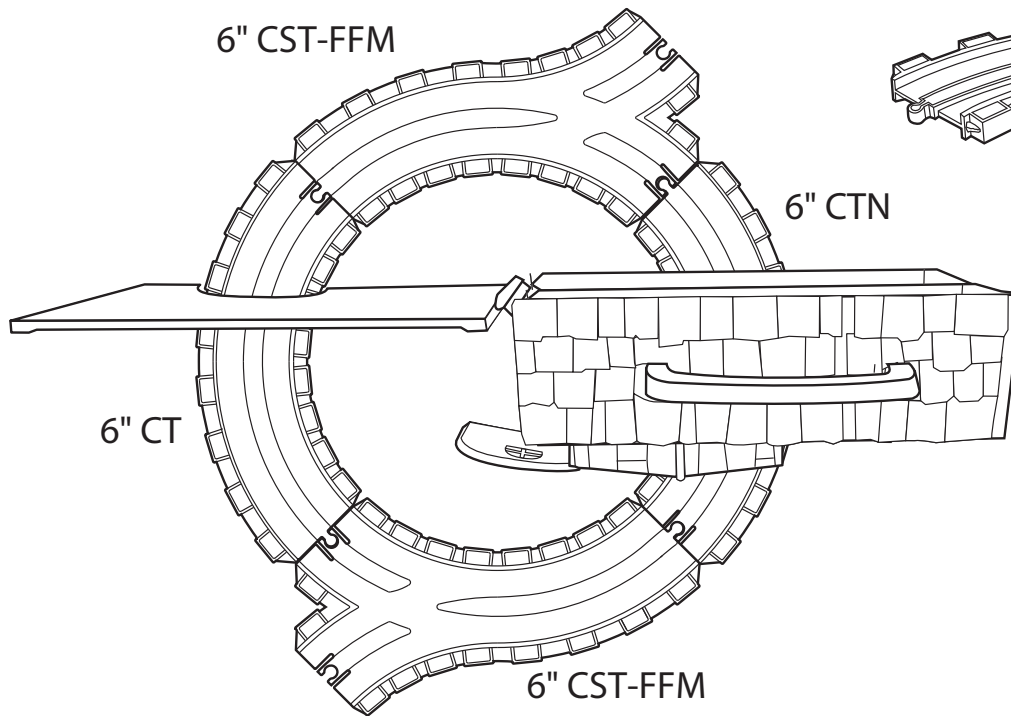

Engine Works Playset

Take Along™ track fits together easily, as shown above.

Extra Piece:

Adapter M

(Adapter track connects to older *Take Along™* playsets.)

Thomas the Tank Engine & Friends™

A BRITT ALLCROFT COMPANY
PRODUCTION

© 2006 RC2 BRANDS, INC.
Oak Brook, Illinois 60523-1940
All Rights Reserved. Made in China

Questions? Comments?
Contact Consumer Care
www.LearningCurve.com
800-704-8697

For more Thomas & Friends™ products
visit www.thomasandfriends.com