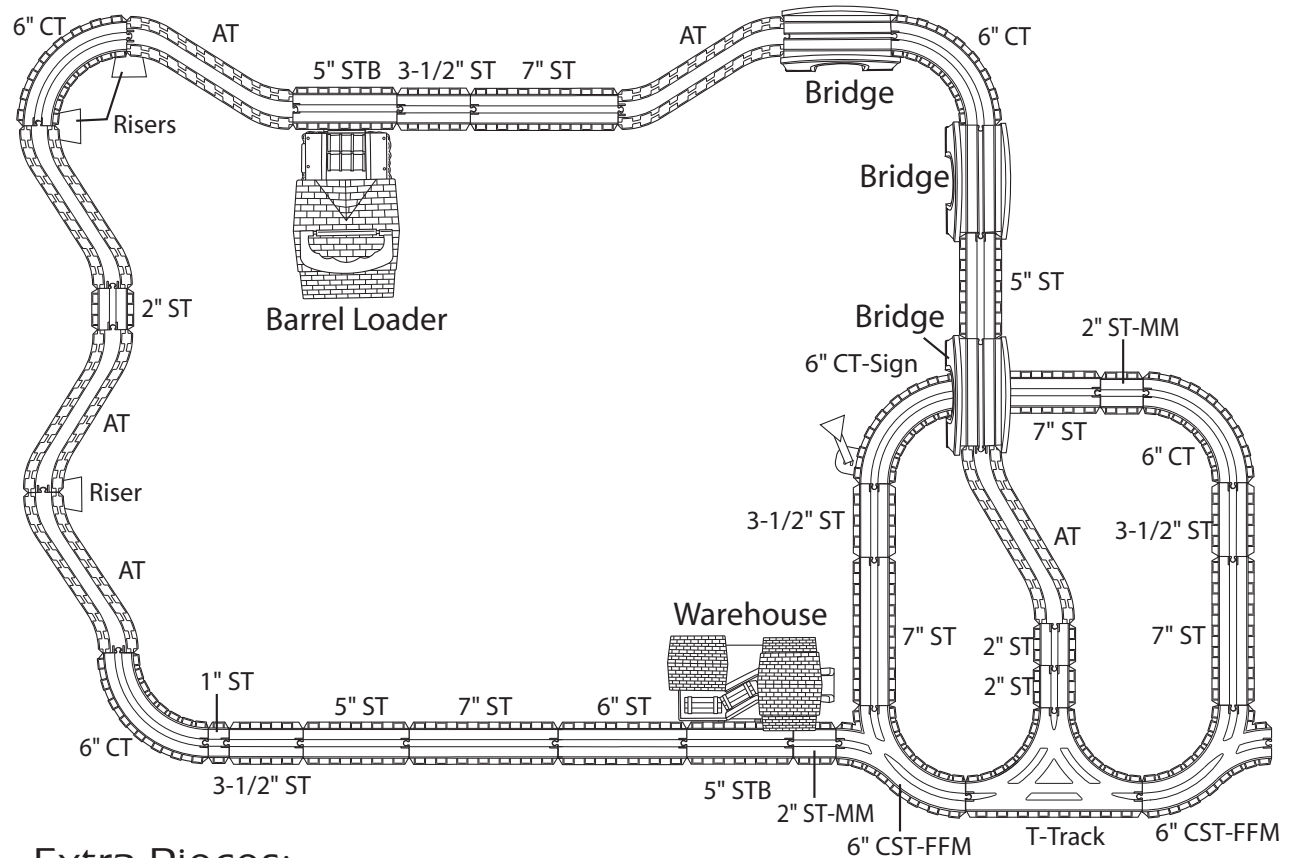

Expanded Working Hard Set

Shown with Up & Away Track Pack

Working Hard Set LC76552 includes:

- 1 - Warehouse
- 1 - Barrel Loader
- 1 - Thomas
- 1 - Duncan
- 1 - Cargo Car
- 1 - Arched Stone Bridge
- 1 - T-Track
- 2 - 8" Ascending Track
- 4 - 6" Curved Track
- 5 - 7" Straight Track
- 1 - 6" Straight Track
- 1 - 5" Straight Track
- 2 - 5" Straight Track B
- 4 - 3-1/2" Straight Track
- 4 - 2" Straight Track
- 2 - 2" Straight Track -MM
- 1 - 1" Straight Track
- 1 - 6" Curved Sign Track
- 2 - 6" Curved Spur Track - FFM
- 1 - Yield Sign
- 2 - Cargo Crates
- 2 - Barrels
- 1 - Adapter M

Extra Pieces:

(Adapter track connects to older *Take Along*^{TM} playsets.)

Tip: For best track performance we suggest placing track on a hard surface such as a wooden or linoleum floor.

Thomas the Tank Engine & Friends™

A BRITN ALLCROFT COMPANY
PRODUCTION

© 2006 RC2 BRANDS, INC.
Oak Brook, Illinois 60523-1940
All Rights Reserved. Made in China

Questions? Comments?
Contact Consumer Care
www.LearningCurve.com
800-704-8697

For more Thomas & Friends™ products
visit www.thomasandfriends.com