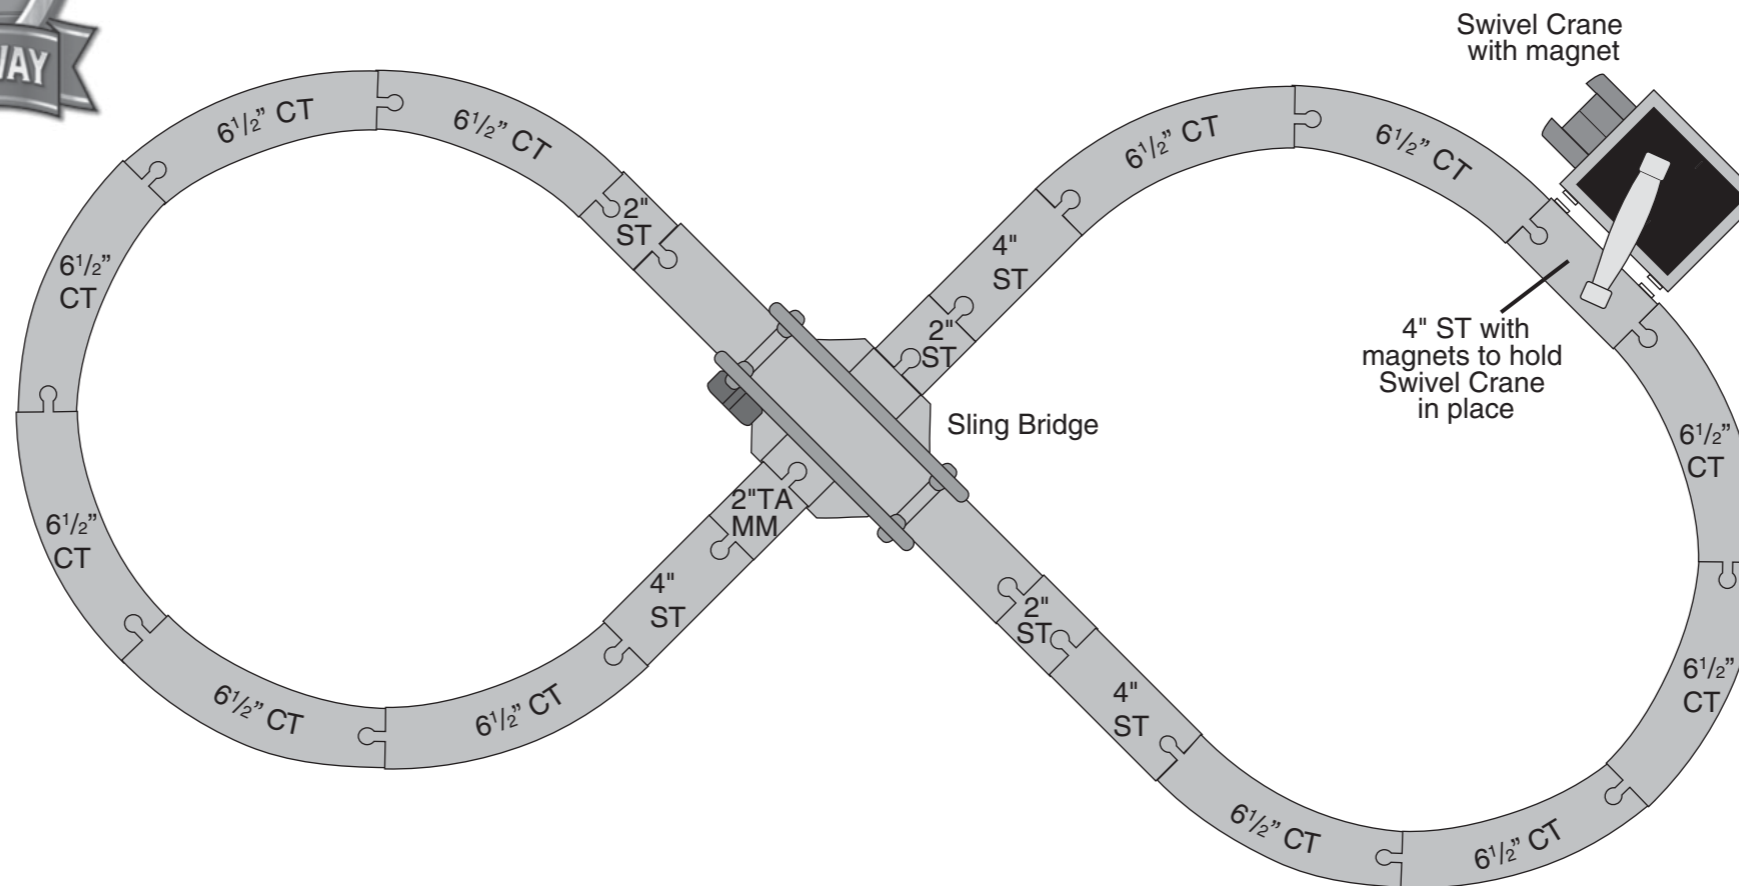

Bridge & Crane Figure 8 Set

LEGEND

ST - Straight Track
CT - Curved Track
TA - Track Adapter
M - Male

© 2007 Gullane (Thomas) Limited.
 Thomas the Tank Engine & Friends™
 Based on The Railway Series by The Reverend W Awdry.

Questions? Comments?
 Contact Consumer Care
www.LearningCurve.com
 800-704-8697

© 2007 LEARNING CURVE BRANDS, INC.
 Oak Brook, Illinois 60523-1940 U.S.A.
 Made in China. All Rights Reserved.

099-LC99575 I/S art Color:B/W Paper size:11.5"(L) x 8.25"(W)
 Material: 85gsm + Woodfree paper
 Date: June, 13/2007