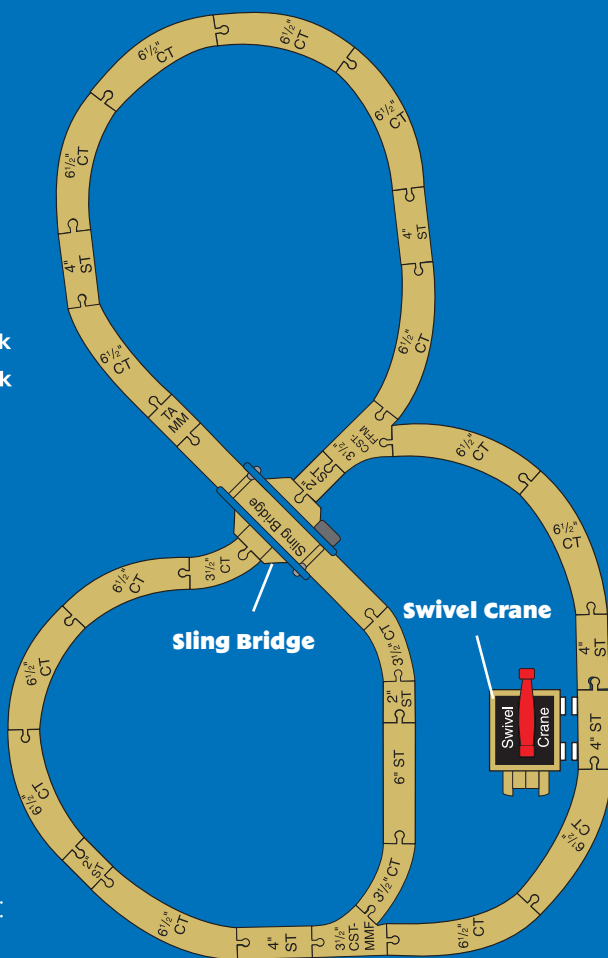

Expanded Bridge & Crane Figure 8 Set

LC99567 Bridge & Crane Figure 8 Set

LC99962 Fearless Freddie Expansion Pack

Which Includes:

- ① Sling Bridge
- ① Swivel Crane
- ③ 2" Straight Track
- ⑤ 4" Straight Track
- ① 6" Straight Track
- ③ 3 1/2" Curved Track
- ⑭ 6 1/2" Curved Track
- ① 3 1/2" Curved Switch Track-FFM
- ① 3 1/2" Curved Switch Track-MMF
- ① 2" Track Adapter-MM

Pieces Left Over:

- ① 2" Straight Track

Legend:

M = Male
F = Female

ST = Straight Track
CT = Curved Track

CST = Curved Switch Track
TA = Track Adapter

You can also visit www.LearningCurve.com for more layout ideas. Simply register for our FREE Parents Council for access to over 45 wooden track layouts, members-only offers, and much more!