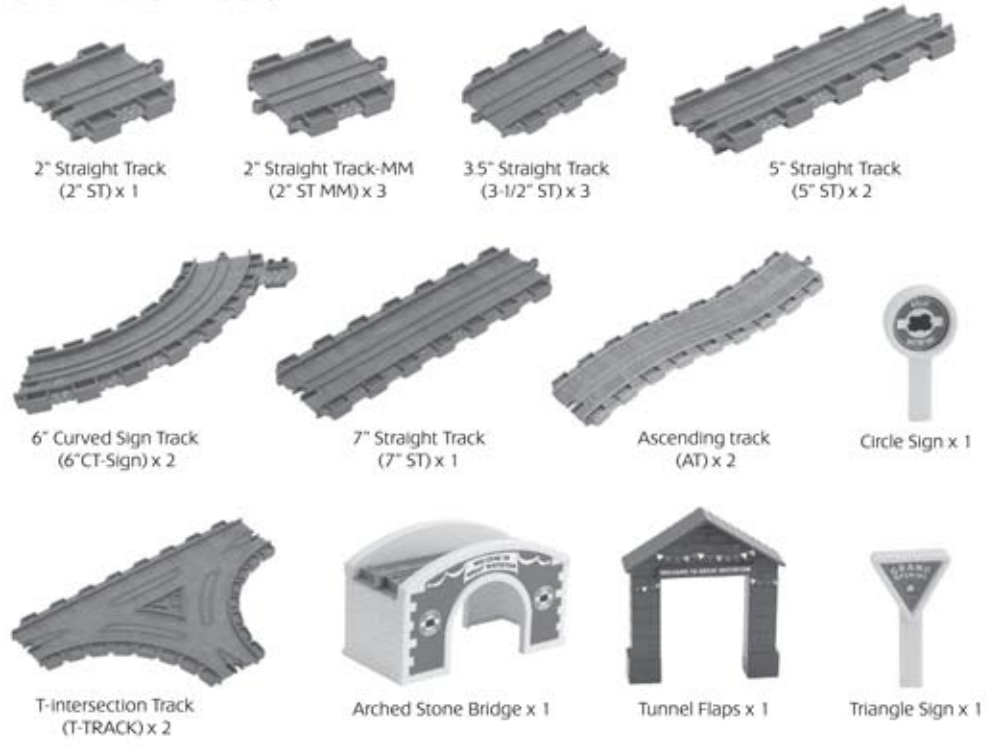

Bonus Layout!

Combine all your *Thomas & Friends™ Take Along* playsets to create the Island of Sodor. Playsets sold separately.

Created with:

- 1- Cranky the Crane Set
- 1- Rescue Station Playset
- 1- Engine Works Playset
- 1- Roundhouse Playset
- 1- Timber Yard Playset
- 1- Carnival Playset
- 1- Curved & Straight Track Pack

Questions? Comments?
 Contact Consumer Care
 www.LearningCurve.com
 800-704-8697
 For more Thomas & Friends™ Take Along products visit
 www.LearningCurve.com

Congratulations on purchasing a *Thomas & Friends™ Take Along* Great Waterton Track Pack!

Contents:

- 2" Straight Track (2" ST) x 1
- 2" Straight Track-MM (2" ST MM) x 3
- 3.5" Straight Track (3-1/2" ST) x 3
- 5" Straight Track (5" ST) x 2
- 6" Curved Sign Track (6" CT-Sign) x 2
- 7" Straight Track (7" ST) x 1
- Ascending track (AT) x 2
- Circle Sign x 1
- T-Intersection Track (T-TRACK) x 2
- Arched Stone Bridge x 1
- Tunnel Flaps x 1
- Triangle Sign x 1