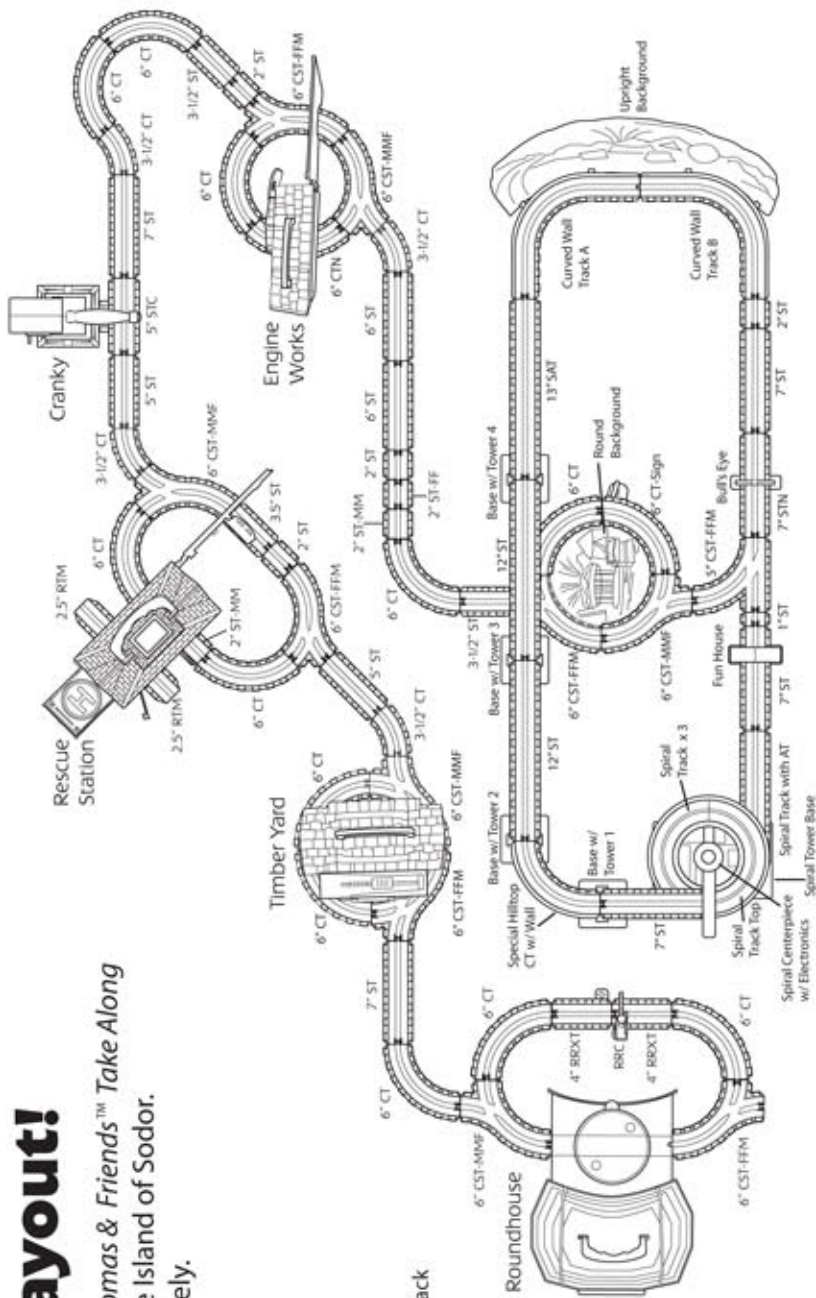

Bonus Layout!

Combine all your *Thomas & Friends™ Take Along* playsets to create the Island of Sodor. Playsets sold separately.

Created with:

- 1- Cranky the Crane Set
- 1- Rescue Station Playset
- 1- Engine Works Playset
- 1- Roundhouse Playset
- 1- Timber Yard Playset
- 1- Carnival Playset
- 1- Curved & Straight Track Pack

Questions? Comments?
 Contact Consumer Care
 www.LearningCurve.com
 800-704-8697
 For more Thomas & Friends™ Take Along products visit
 www.LearningCurve.com

Congratulations on purchasing a *Thomas & Friends™ Take Along* Great Waterton Track Pack!

Contents:

- 2" Straight Track (2" ST) x 1
- 2" Straight Track-MM (2" ST MM) x 3
- 3.5" Straight Track (3-1/2" ST) x 3
- 5" Straight Track (5" ST) x 2
- 6" Curved Sign Track (6" CT-Sign) x 2
- 7" Straight Track (7" ST) x 1
- Ascending track (AT) x 2
- Circle Sign x 1
- T-Intersection Track (T-TRACK) x 2
- Arched Stone Bridge x 1
- Tunnel Flaps x 1
- Triangle Sign x 1

Sku #LC76438

Please retain these instructions for future reference.

3+