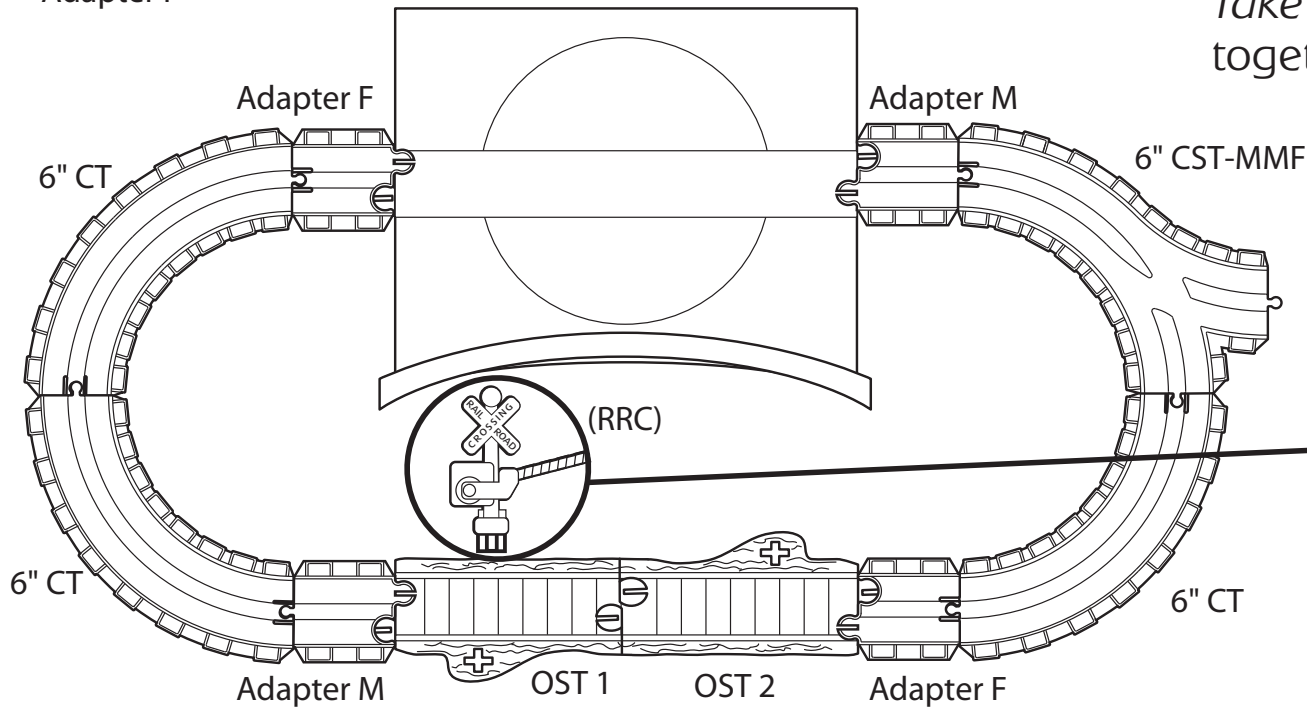

Adapter F

Take Along™ track fits together easily, as shown above.