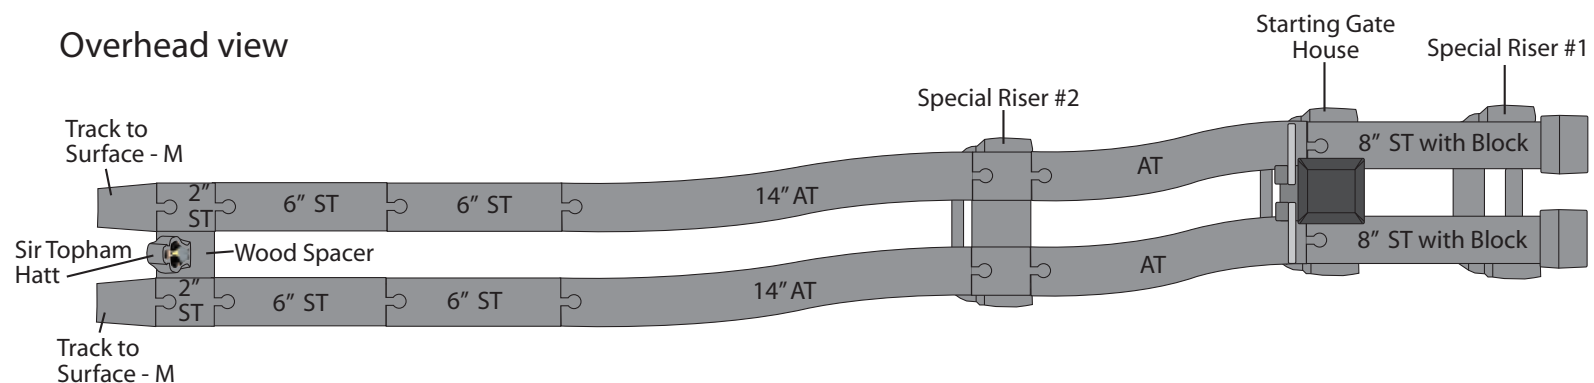

Start Your Engines Race Set

SKU# LC99570

Side view

LEGEND

ST = Straight Track
 AT = Ascending Track
 M = Male
 F = Female

Overhead view

HIT entertainment

© 2008 Gullane (Thomas) Limited.
 Thomas the Tank Engine & Friends™
 Based on The Railway Series by The Reverend W Awdry.
 © 2008 HIT Entertainment Limited. HIT and the HIT
 Logo are trademarks of HIT Entertainment Limited.